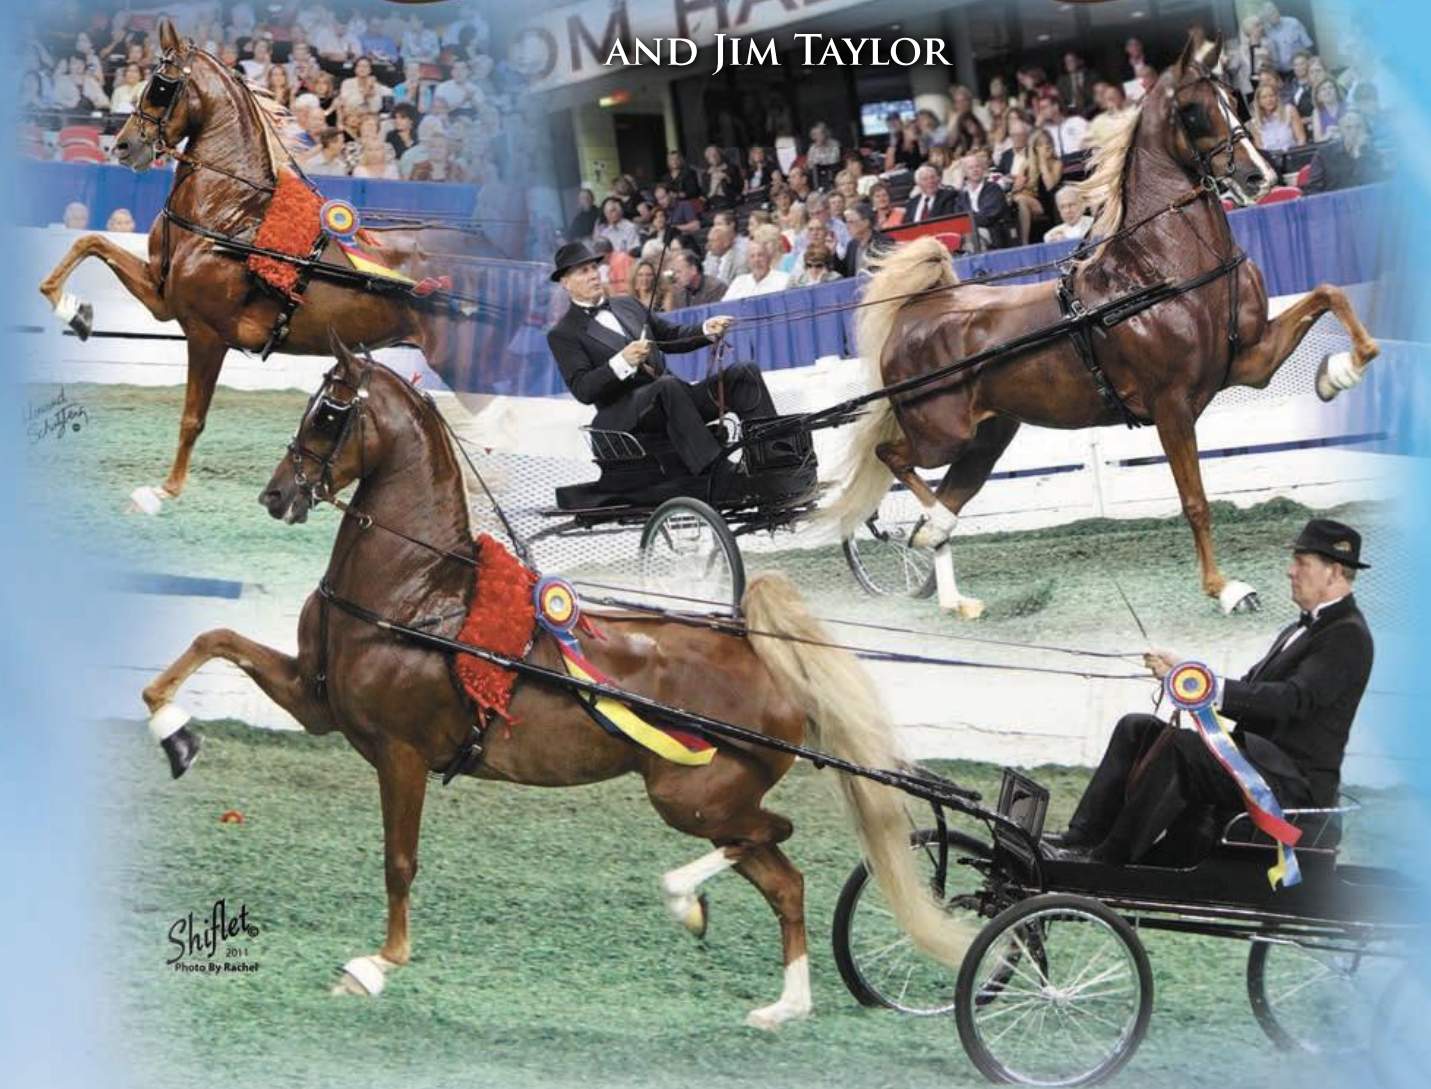

MEMORY LANE FARM

Our Brilliant Belle

AND JIM TAYLOR

sire: Joe Fabulous

dam: Finally In Tune

**World's Champion Of Champions Junior Fine Harness
World's Champion Junior Fine Harness Mare**

*Many thanks to Jim and Jenny Taylor, Memory Lane Farm,
for developing and showing this grand mare. Now under the direction of Hollow Haven Farm.*

Owned by Priscilla Gise • Minnetonka, Minnesota
photo by Doug Shiflet